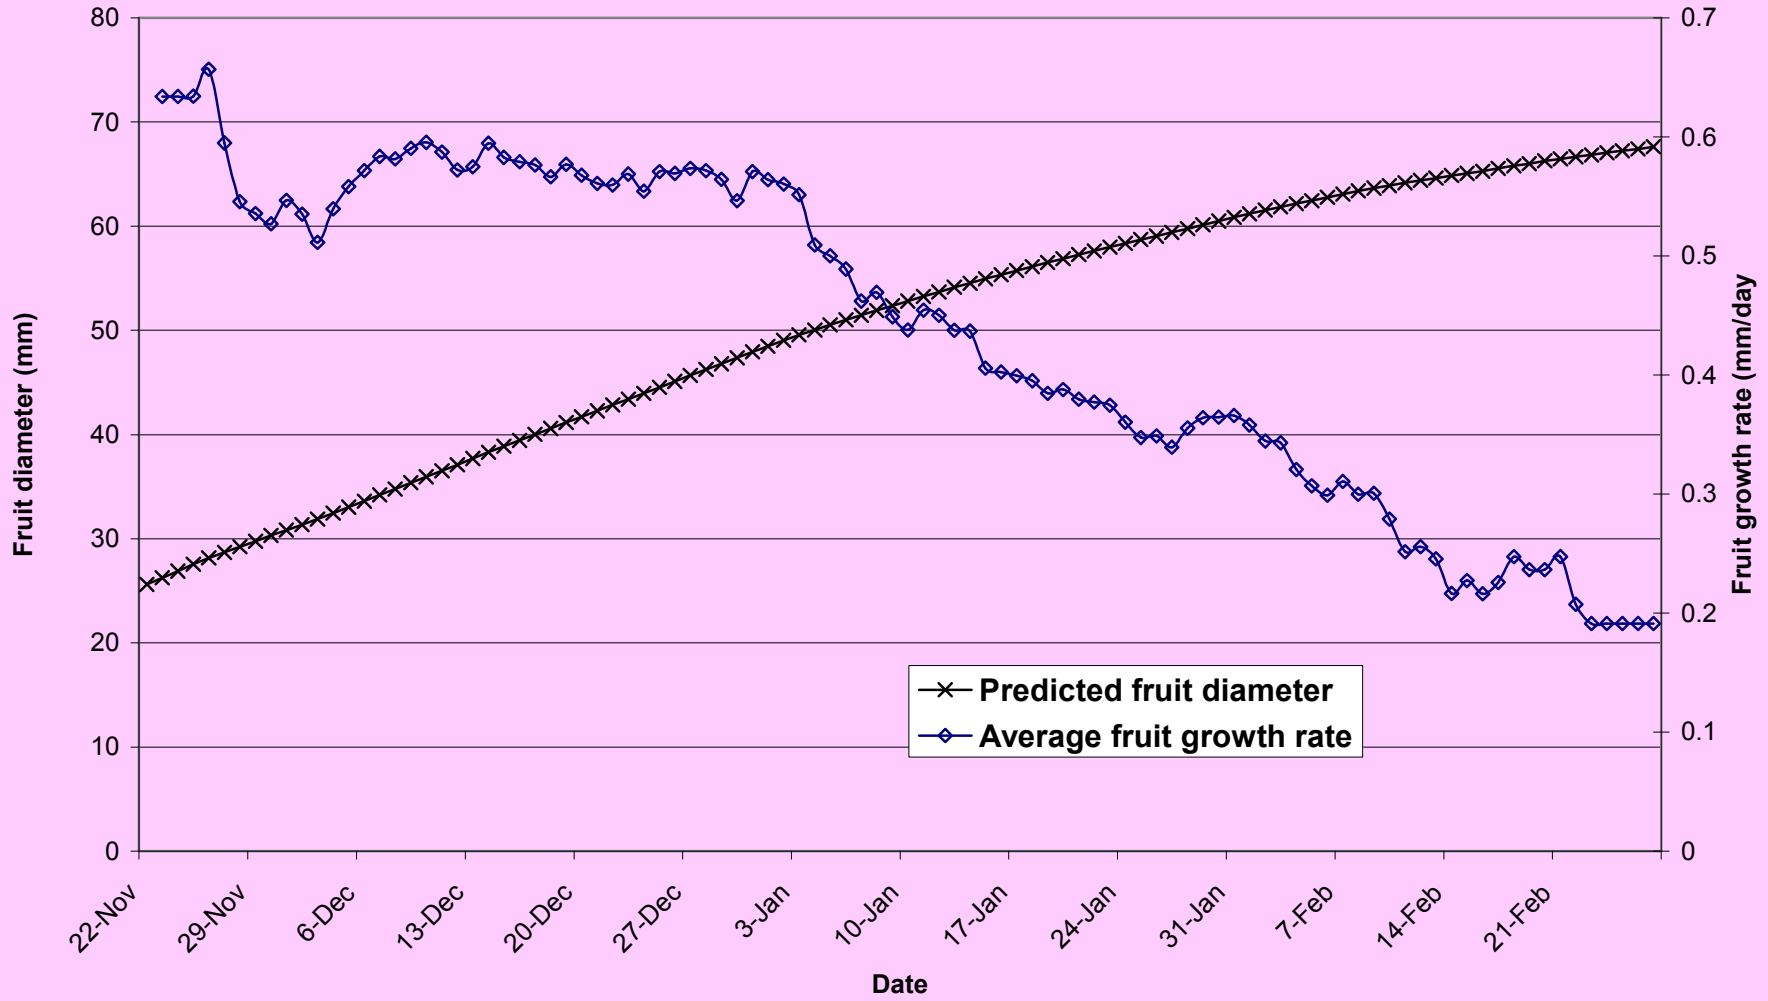

Stanthorpe Apple Fruit Sizing

Fruit Size & Growth

Gala

Delicious

Gala

5 Years

1997-2001

7 farms, 31 sets

Average fruit growth rate - Royal Gala Apples 1996/7

Five seasons average growth rates - Royal Gala Apples

Five seasons average growth rates - Data aligned to harvest date - Royal Gala

High and low growth rate averages - Royal Gala

Predicted fruit diameter and growth rate - Royal Gala

High and low growth rate averages - Delicious