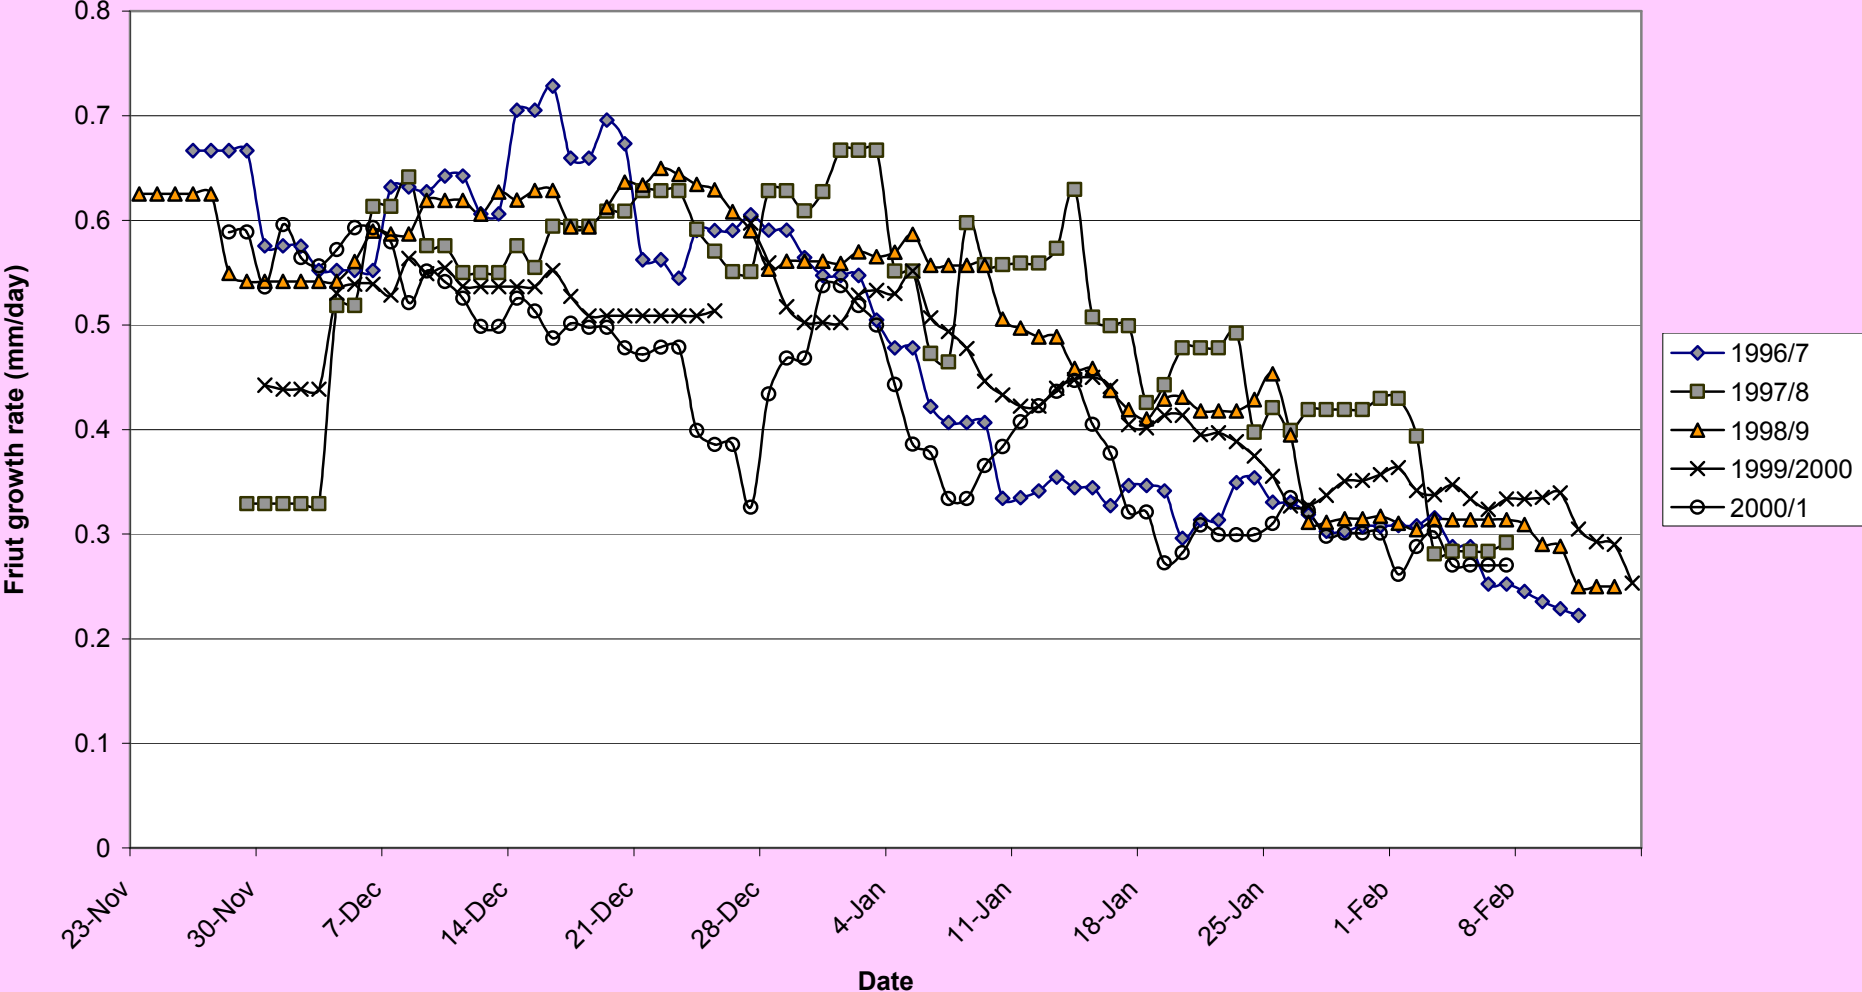

Stanthorpe Apple Fruit Sizing

Fruit Size & Growth

Gala

Delicious

Gala

5 Years

1997-2001

7 farms, 31 sets

Average fruit growth rate - Royal Gala Apples 1996/7

Five seasons average growth rates - Royal Gala Apples

Five seasons average growth rates - Data aligned to harvest date - Royal Gala

High and low growth rate averages - Royal Gala

Predicted fruit diameter and growth rate - Royal Gala

High and low growth rate averages - Delicious