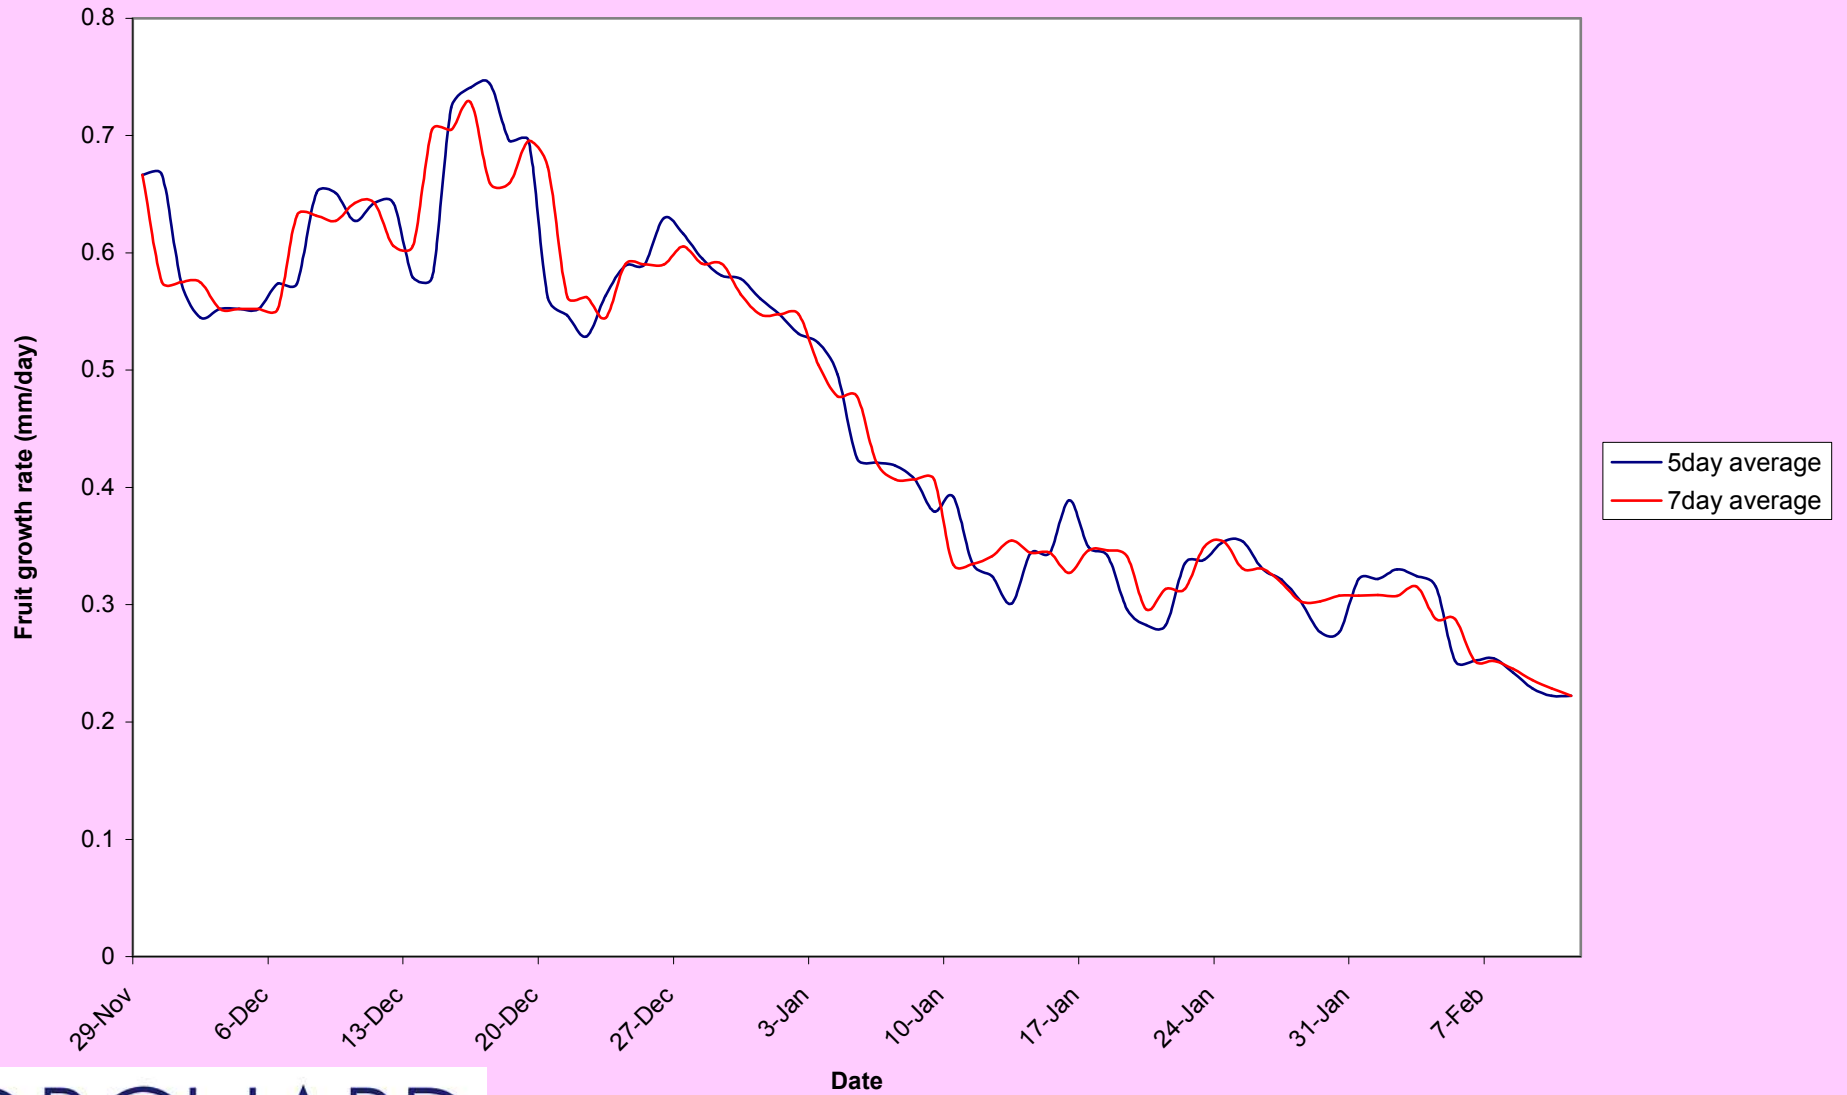

Stanthorpe Apple Fruit Sizing

Fruit Size & Growth

Gala

Delicious

Gala

5 Years

1997-2001

7 farms, 31 sets

Average fruit growth rate - Royal Gala Apples 1996/7

Five seasons average growth rates - Royal Gala Apples

Five seasons average growth rates - Data aligned to harvest date - Royal Gala

High and low growth rate averages - Royal Gala

Predicted fruit diameter and growth rate - Royal Gala

High and low growth rate averages - Delicious