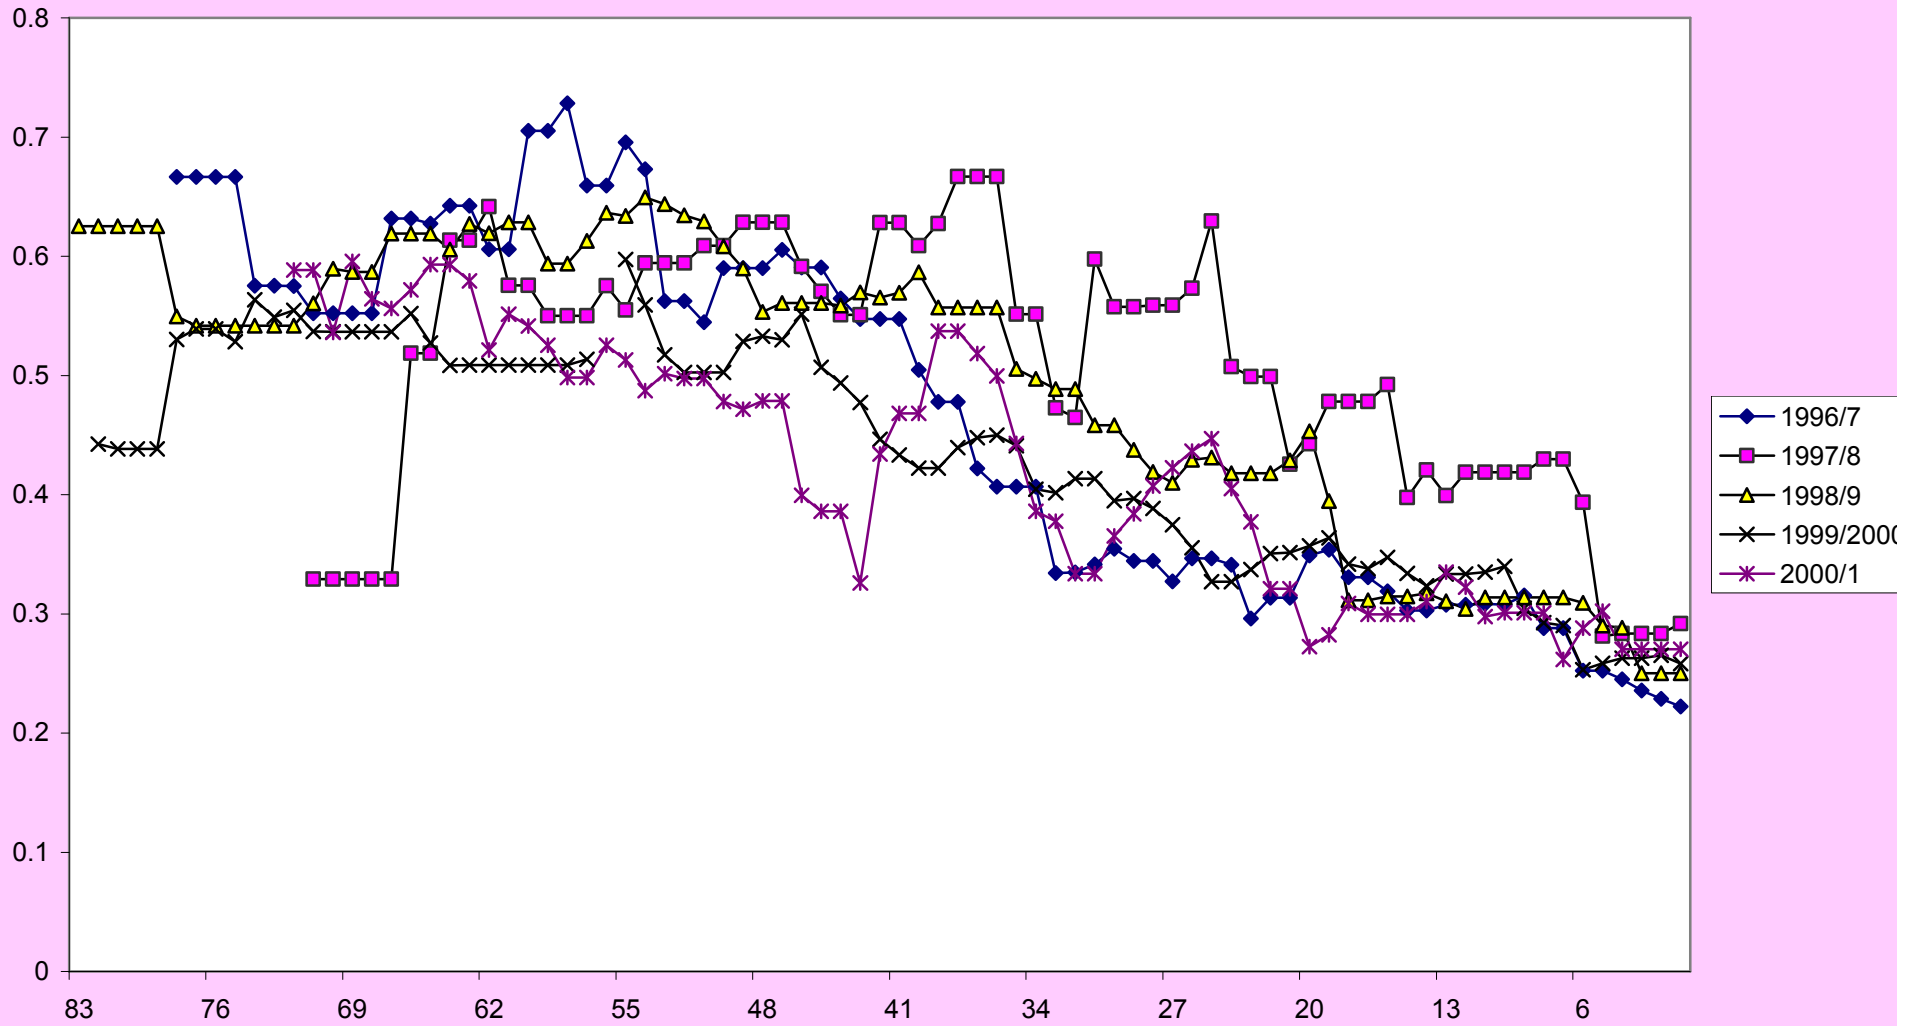

Stanthorpe Apple Fruit Sizing

Fruit Size & Growth

Gala

Delicious

Gala

5 Years

1997-2001

7 farms, 31 sets

Average fruit growth rate - Royal Gala Apples 1996/7

Five seasons average growth rates - Royal Gala Apples

Five seasons average growth rates - Data aligned to harvest date - Royal Gala

High and low growth rate averages - Royal Gala

Predicted fruit diameter and growth rate - Royal Gala

High and low growth rate averages - Delicious