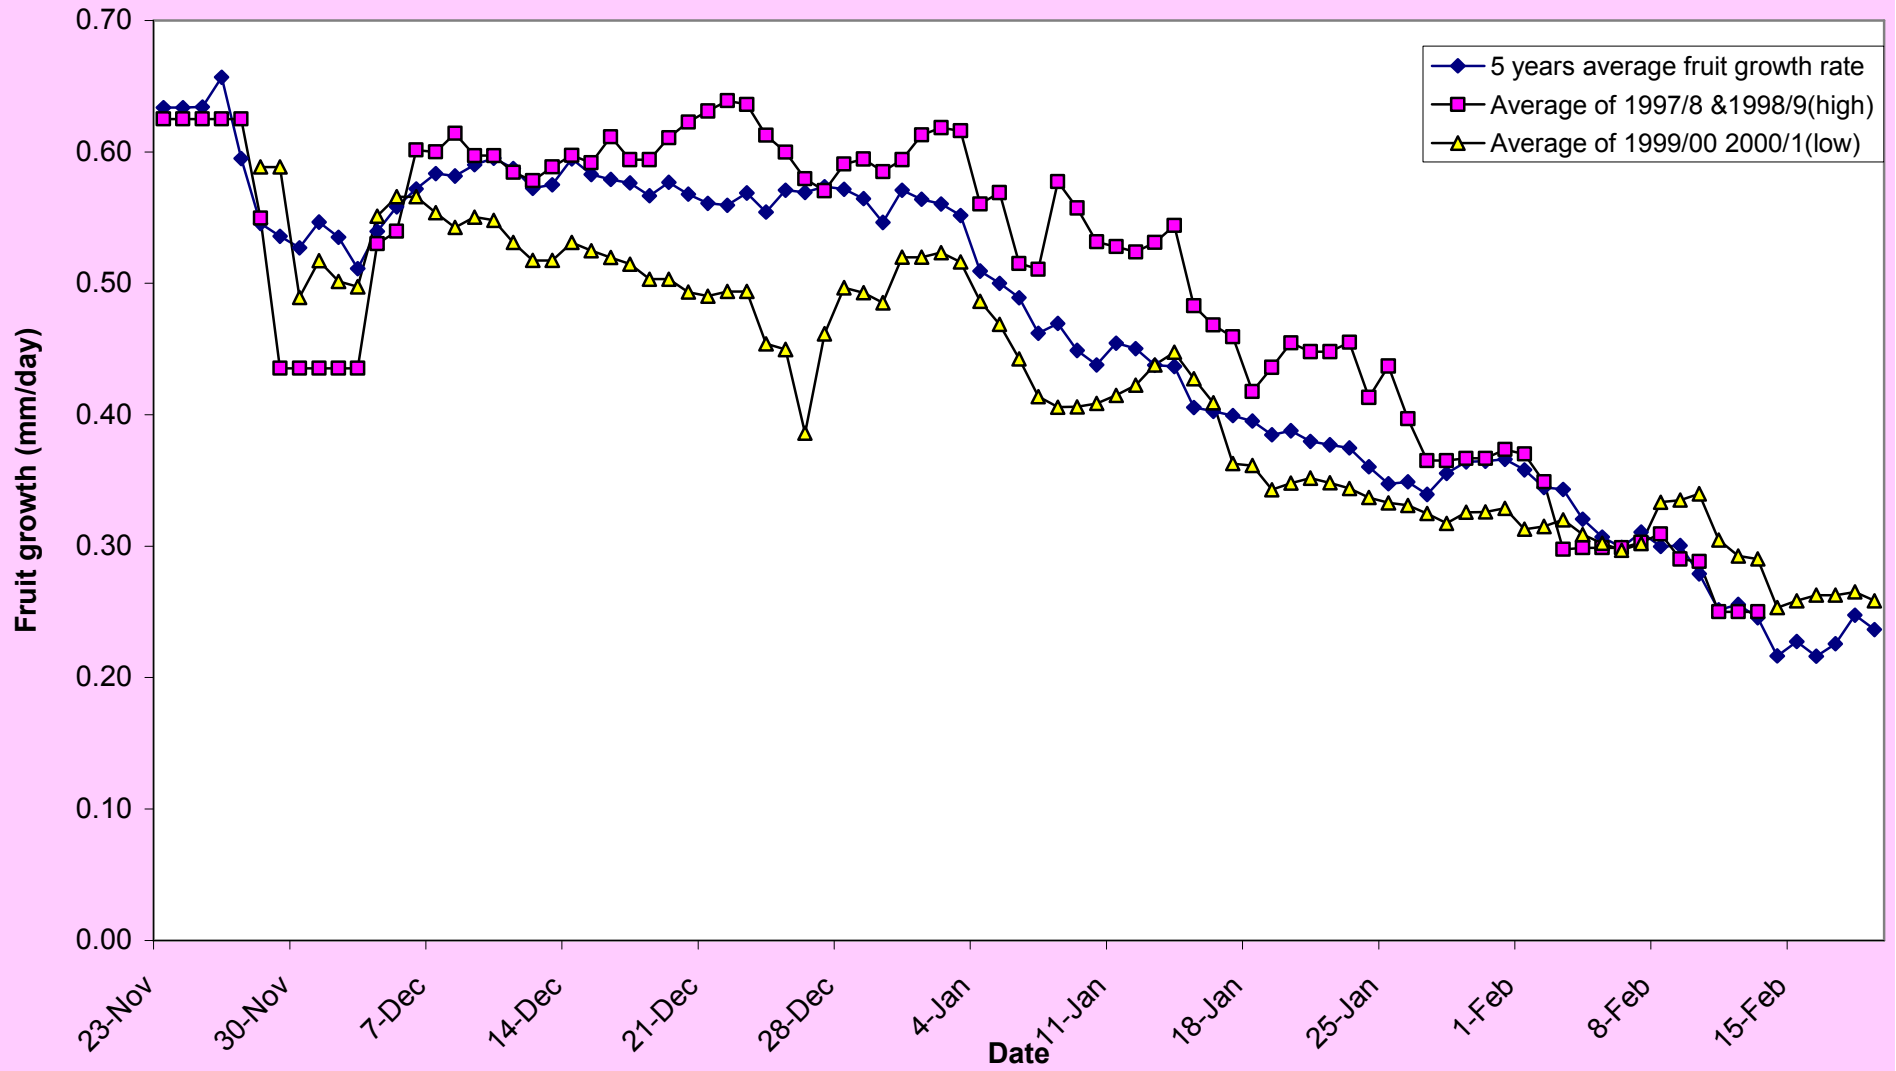

Average fruit growth rate - Royal Gala Apples 1996/7

Five seasons average growth rates - Royal Gala Apples

Five seasons average growth rates - Data aligned to harvest date - Royal Gala

High and low growth rate averages - Royal Gala

Predicted fruit diameter and growth rate - Royal Gala

High and low growth rate averages - Delicious