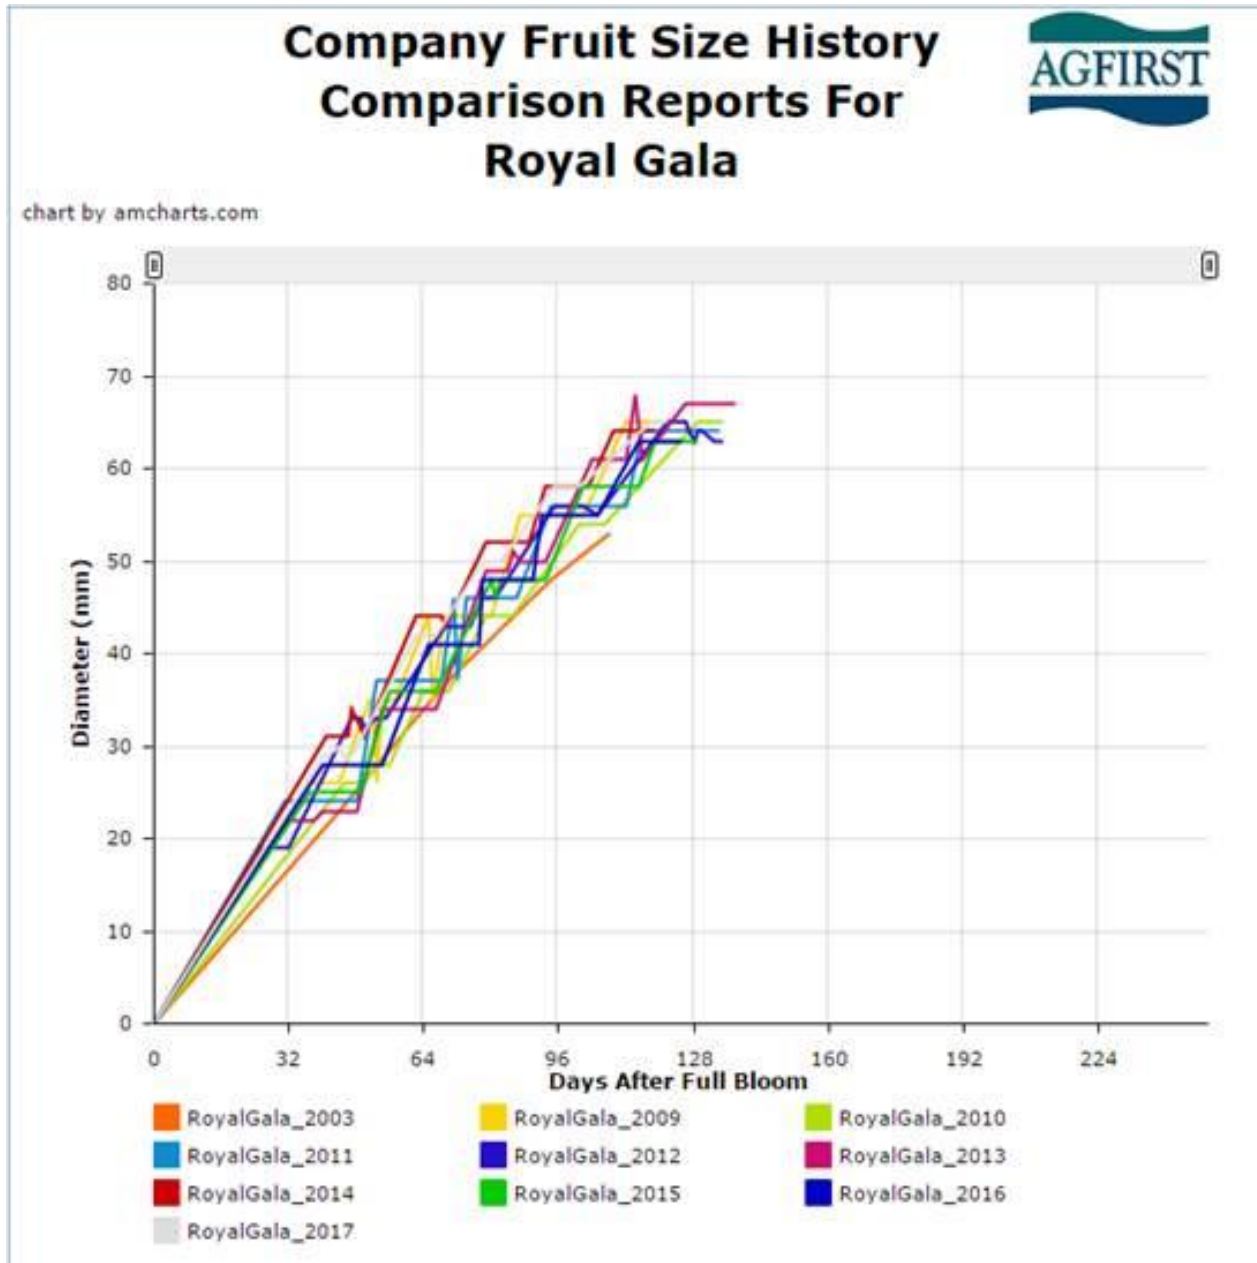

Example of the produced graphs

If you wish to switch off certain years then click on the coloured year keys.

Please let me know if you have any questions. adrian.stone@agfirst.co.nz