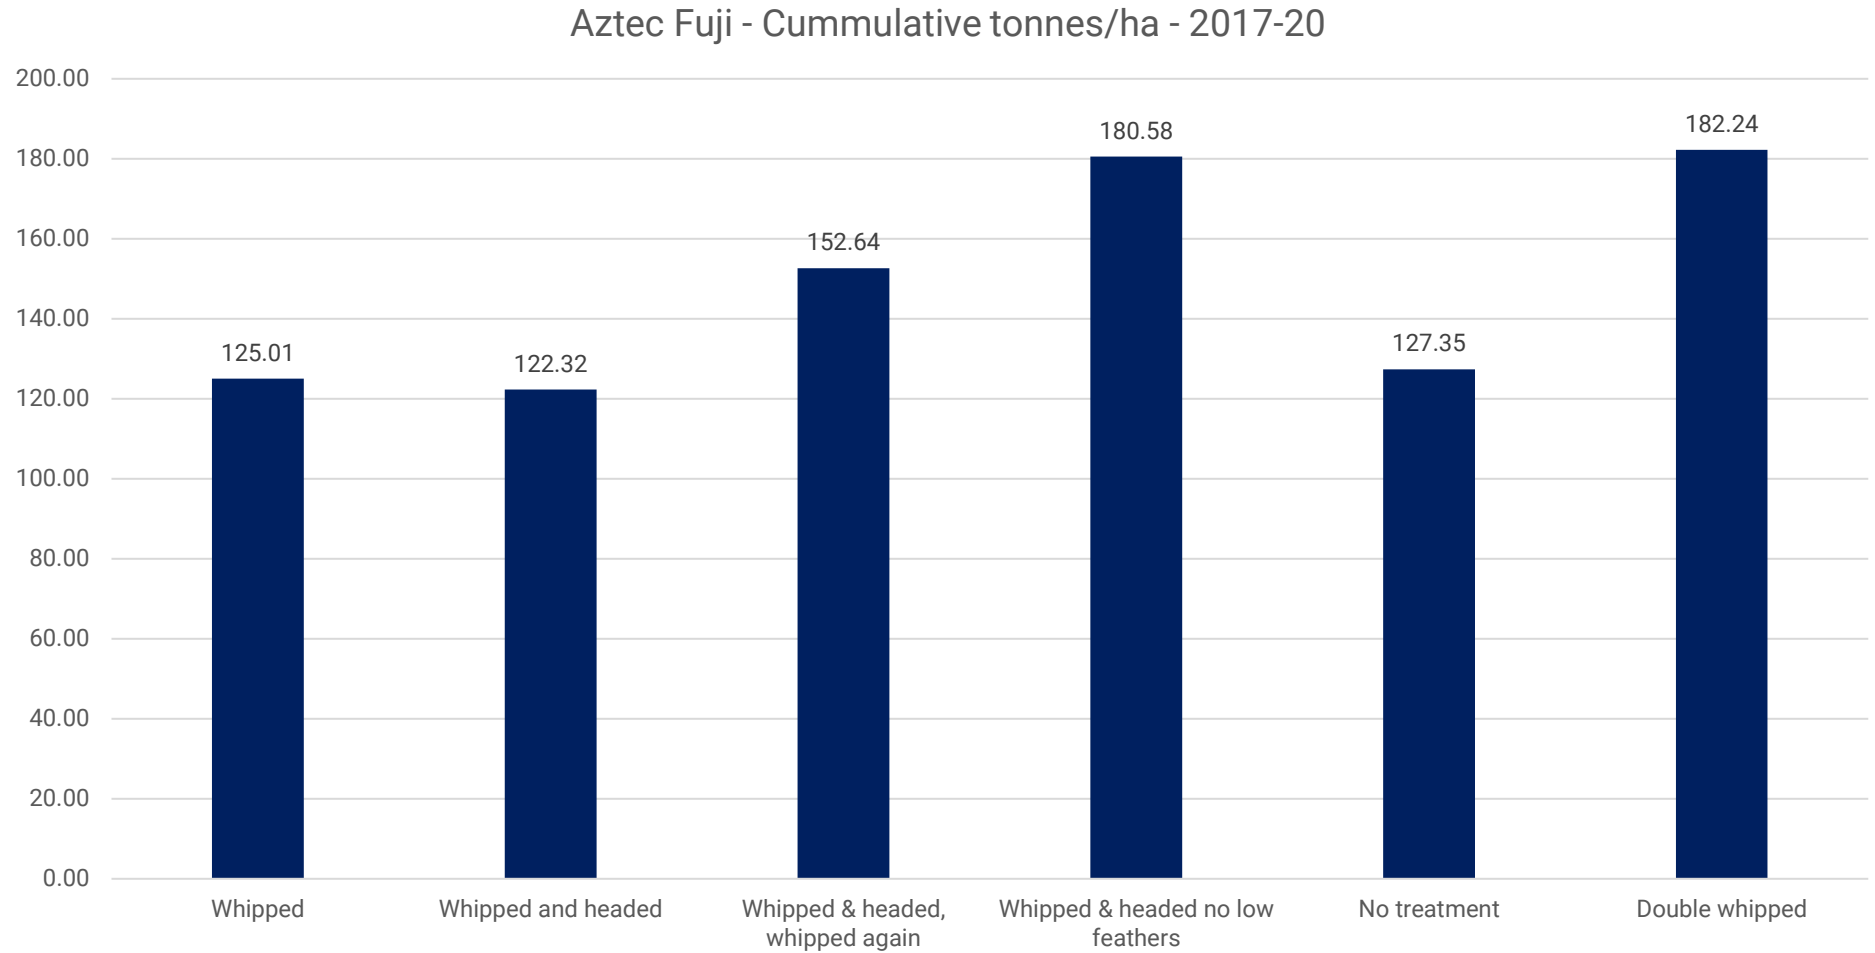

Future
Orchards

SA Future Orchards Trial Summary

23 June 2020

Prepared by Paul James, Front Line Adviser, SA

SA Trials

3 Trials

- Aztec Fuji Young Tree Growth trial
- Aztec Fuji time of Pruning trial
- Rosy Glow Leader Management trial

Not all measurements complete at this stage – full details to be presented at a later date

Aztec Fuji Young Tree Growth Trial

Aztec Time of Pruning Trial

Trees pruned on same dates for 3 consecutive seasons

- Yellow = 10th July
- Blue = 10th August
- Red = 10th September
- Orange = 10th October

Aztec Time of Pruning Trial

Rosy Glow Leader Pruning Management

8 different techniques and timings

Results depend on your objective?