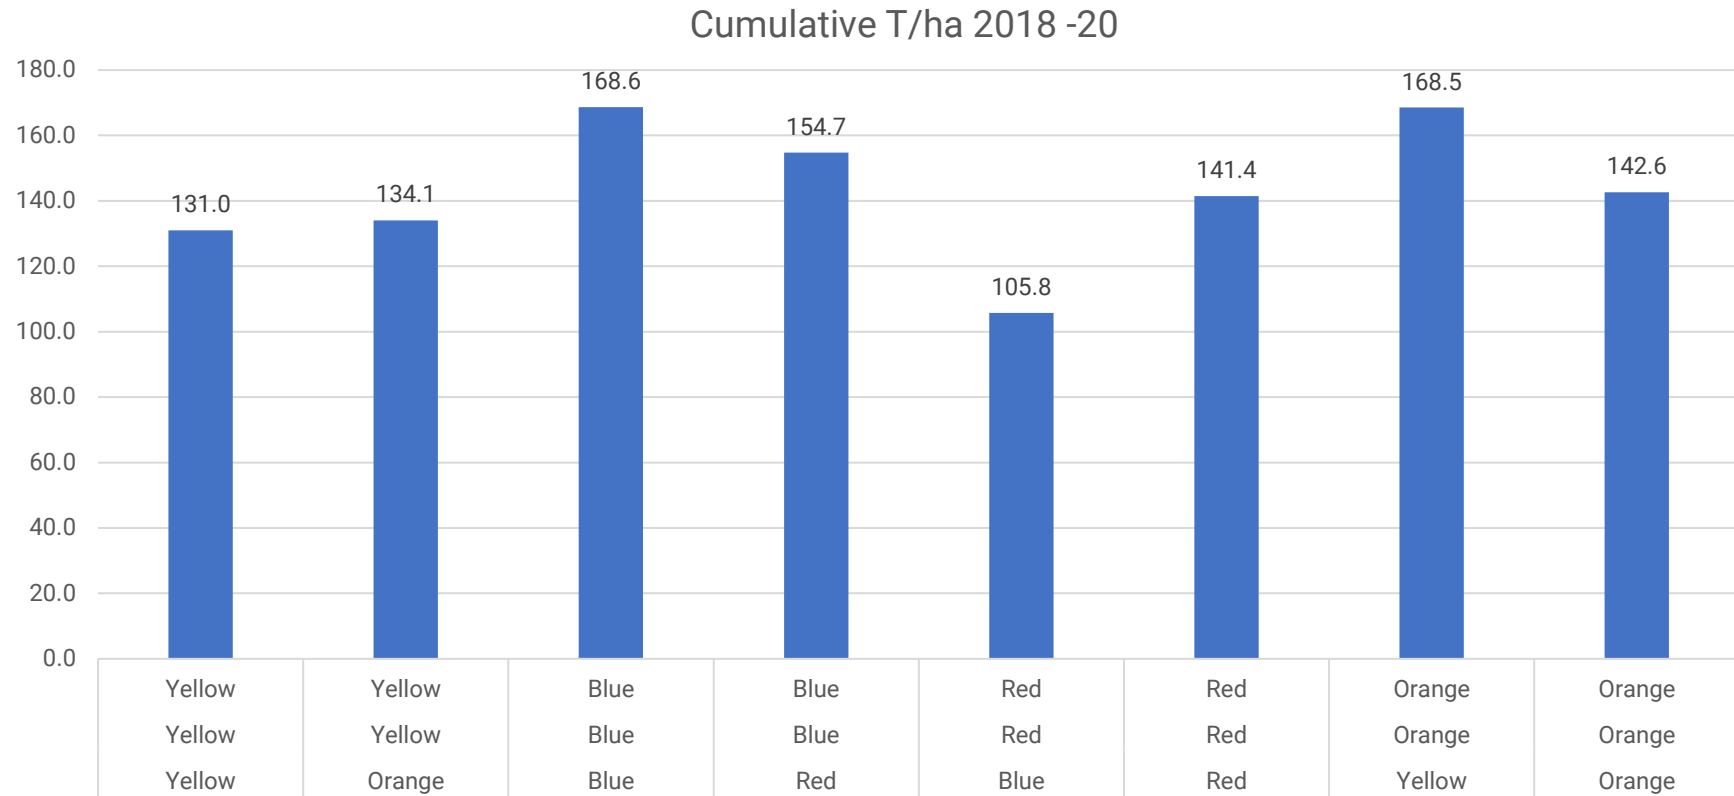

Not all measurements complete at this stage – full details to be presented at a later date

Aztec Fuji Young Tree Growth Trial

Aztec Time of Pruning Trial

Trees pruned on same dates for 3 consecutive seasons

- Yellow = 10th July
- Blue = 10th August
- Red = 10th September
- Orange = 10th October

Aztec Time of Pruning Trial

Rosy Glow Leader Pruning Management

8 different techniques and timings

Results depend on your objective?